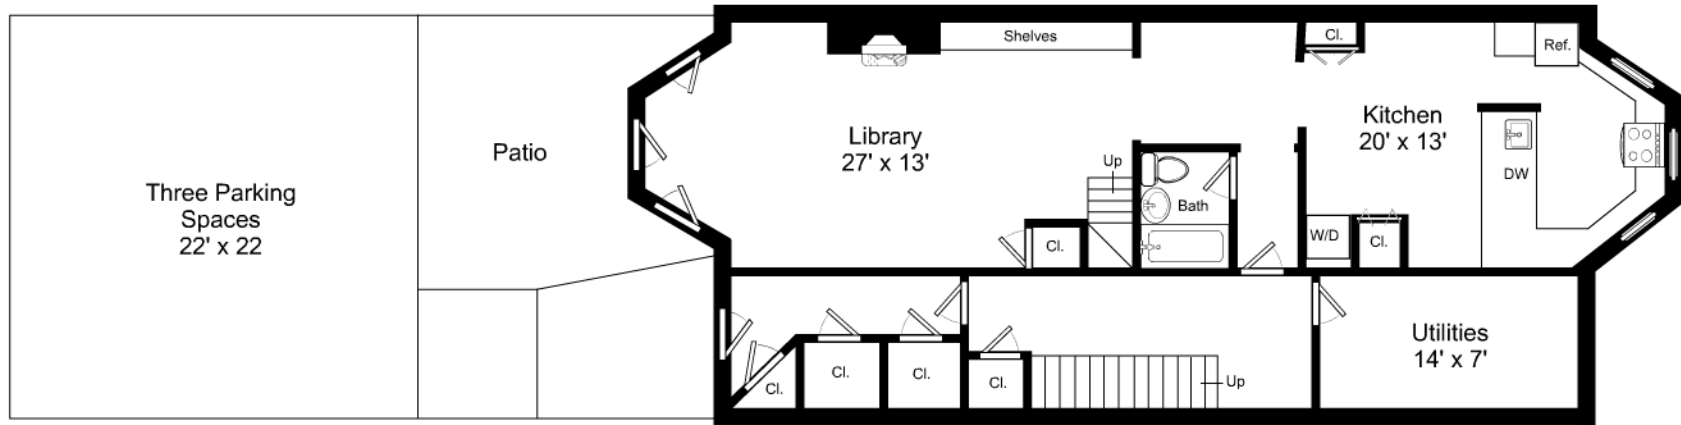

Artistic rendering for visual purposes only. Dimensions are estimates and are not guaranteed.
 Ceiling Height: 10'-11"

3/32" = 1'-0"
 L = 12"

314 Marlborough Street / First Floor

Listing no. 20130305T2

Artistic rendering for visual purposes only. Dimensions are estimates and are not guaranteed.
 Ceiling Height: 10'-6"

3/32" = 1'-0"
 L = 12"

314 Marlborough Street / Second Floor

Listing no. 20130305T2

Artistic rendering for visual purposes only. Dimensions are estimates and are not guaranteed.
 Ceiling Height: 9' -11"

3/32" = 1'-0"
 L = 12"

314 Marlborough Street / Third Floor

Listing no. 20130305T2

Artistic rendering for visual purposes only. Dimensions are estimates and are not guaranteed.
Ceiling Height: 8'-5"

3/32" = 1'-0"

┌ = 12"

314 Marlborough Street / Fourth Floor

Listing no. 20130305T2

Artistic rendering for visual purposes only. Dimensions are estimates and are not guaranteed.
 Ceiling Height: 8'- 4"

3/32" = 1'-0"
 L = 12"

314 Marlborough Street / Lower Level

Listing no. 20130305T2