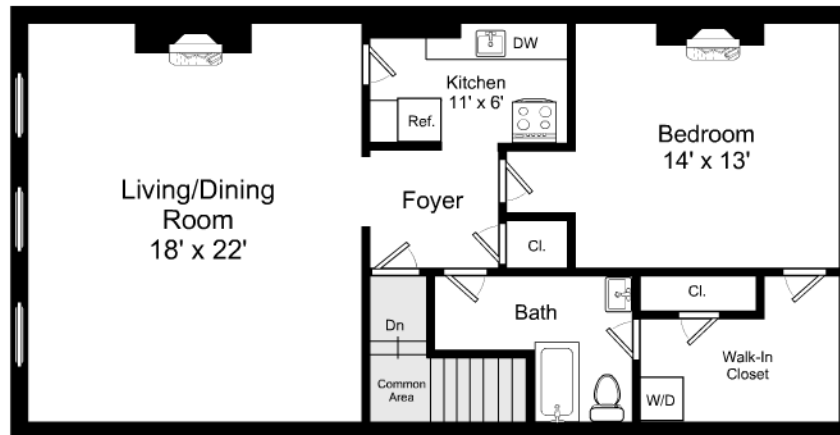

Artistic rendering for visual purposes only. Dimensions are estimates and are not guaranteed.
 Ceiling Height: 10'-11"

3/32" = 1'-0"
 L = 12"

314 Marlborough Street / First Floor

Listing no. 20130305T2

Artistic rendering for visual purposes only. Dimensions are estimates and are not guaranteed.
 Ceiling Height: 10'-6"

3/32" = 1'-0"
 L = 12"

314 Marlborough Street / Second Floor

Listing no. 20130305T2

Artistic rendering for visual purposes only. Dimensions are estimates and are not guaranteed.
 Ceiling Height: 9' -11"

3/32" = 1'-0"
 L = 12"

314 Marlborough Street / Third Floor

Listing no. 20130305T2

Artistic rendering for visual purposes only. Dimensions are estimates and are not guaranteed.
Ceiling Height: 8'-5"

3/32" = 1'-0"

┌ = 12"

314 Marlborough Street / Fourth Floor

Listing no. 20130305T2

Artistic rendering for visual purposes only. Dimensions are estimates and are not guaranteed.
 Ceiling Height: 8'- 4"

3/32" = 1'-0"
 L = 12"

314 Marlborough Street / Lower Level

Listing no. 20130305T2