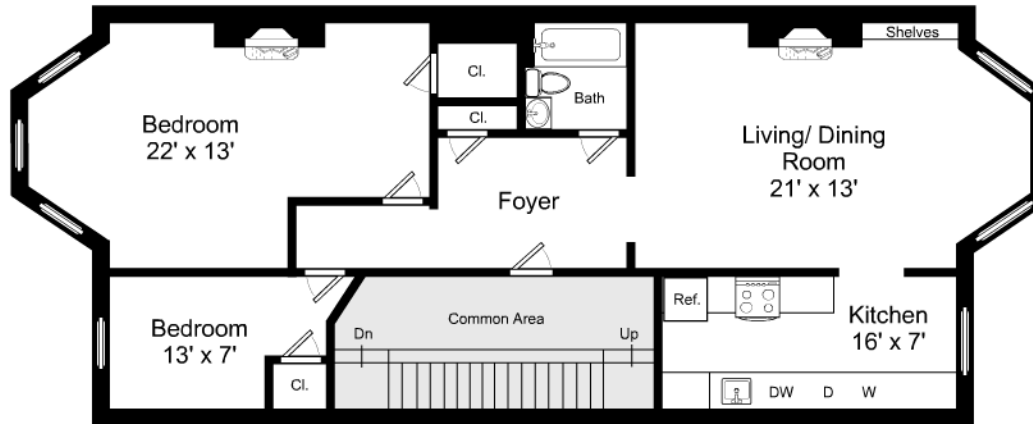

Artistic rendering for visual purposes only. Dimensions are estimates and are not guaranteed.
 Ceiling Height: 10'-11"

3/32" = 1'-0"
 L = 12"

314 Marlborough Street / First Floor

Listing no. 20130305T2

Artistic rendering for visual purposes only. Dimensions are estimates and are not guaranteed.
 Ceiling Height: 10'-6"

3/32" = 1'-0"
 L = 12"

314 Marlborough Street / Second Floor

Listing no. 20130305T2

Artistic rendering for visual purposes only. Dimensions are estimates and are not guaranteed.
 Ceiling Height: 9' -11"

3/32" = 1'-0"
 L = 12"

314 Marlborough Street / Third Floor

Listing no. 20130305T2

Artistic rendering for visual purposes only. Dimensions are estimates and are not guaranteed.
Ceiling Height: 8'-5"

3/32" = 1'-0"

┌ = 12"

314 Marlborough Street / Fourth Floor

Listing no. 20130305T2

Artistic rendering for visual purposes only. Dimensions are estimates and are not guaranteed.
 Ceiling Height: 8'- 4"

3/32" = 1'-0"
 L = 12"

314 Marlborough Street / Lower Level

Listing no. 20130305T2