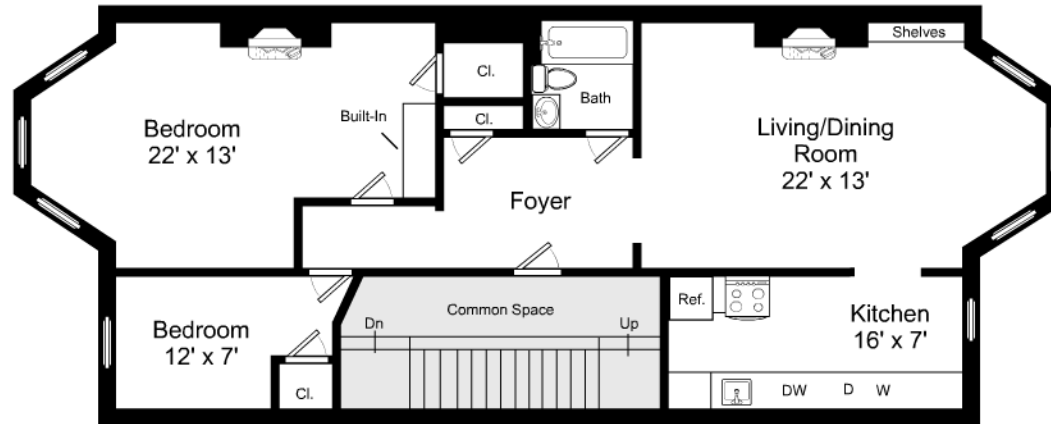

Artistic rendering for visual purposes only. Dimensions are estimates and are not guaranteed.
 Ceiling Height: 10'-11"

3/32" = 1'-0"
 L = 12"

314 Marlborough Street / First Floor

Listing no. 20130305T2

Artistic rendering for visual purposes only. Dimensions are estimates and are not guaranteed.
 Ceiling Height: 10'-6"

3/32" = 1'-0"
 L = 12"

314 Marlborough Street / Second Floor

Listing no. 20130305T2

Artistic rendering for visual purposes only. Dimensions are estimates and are not guaranteed.
 Ceiling Height: 9' -11"

3/32" = 1'-0"
 L = 12"

314 Marlborough Street / Third Floor

Listing no. 20130305T2

Artistic rendering for visual purposes only. Dimensions are estimates and are not guaranteed.
Ceiling Height: 8'-5"

3/32" = 1'-0"

┌ = 12"

314 Marlborough Street / Fourth Floor

Listing no. 20130305T2

Artistic rendering for visual purposes only. Dimensions are estimates and are not guaranteed.
 Ceiling Height: 8'- 4"

3/32" = 1'-0"
 L = 12"

314 Marlborough Street / Lower Level

Listing no. 20130305T2